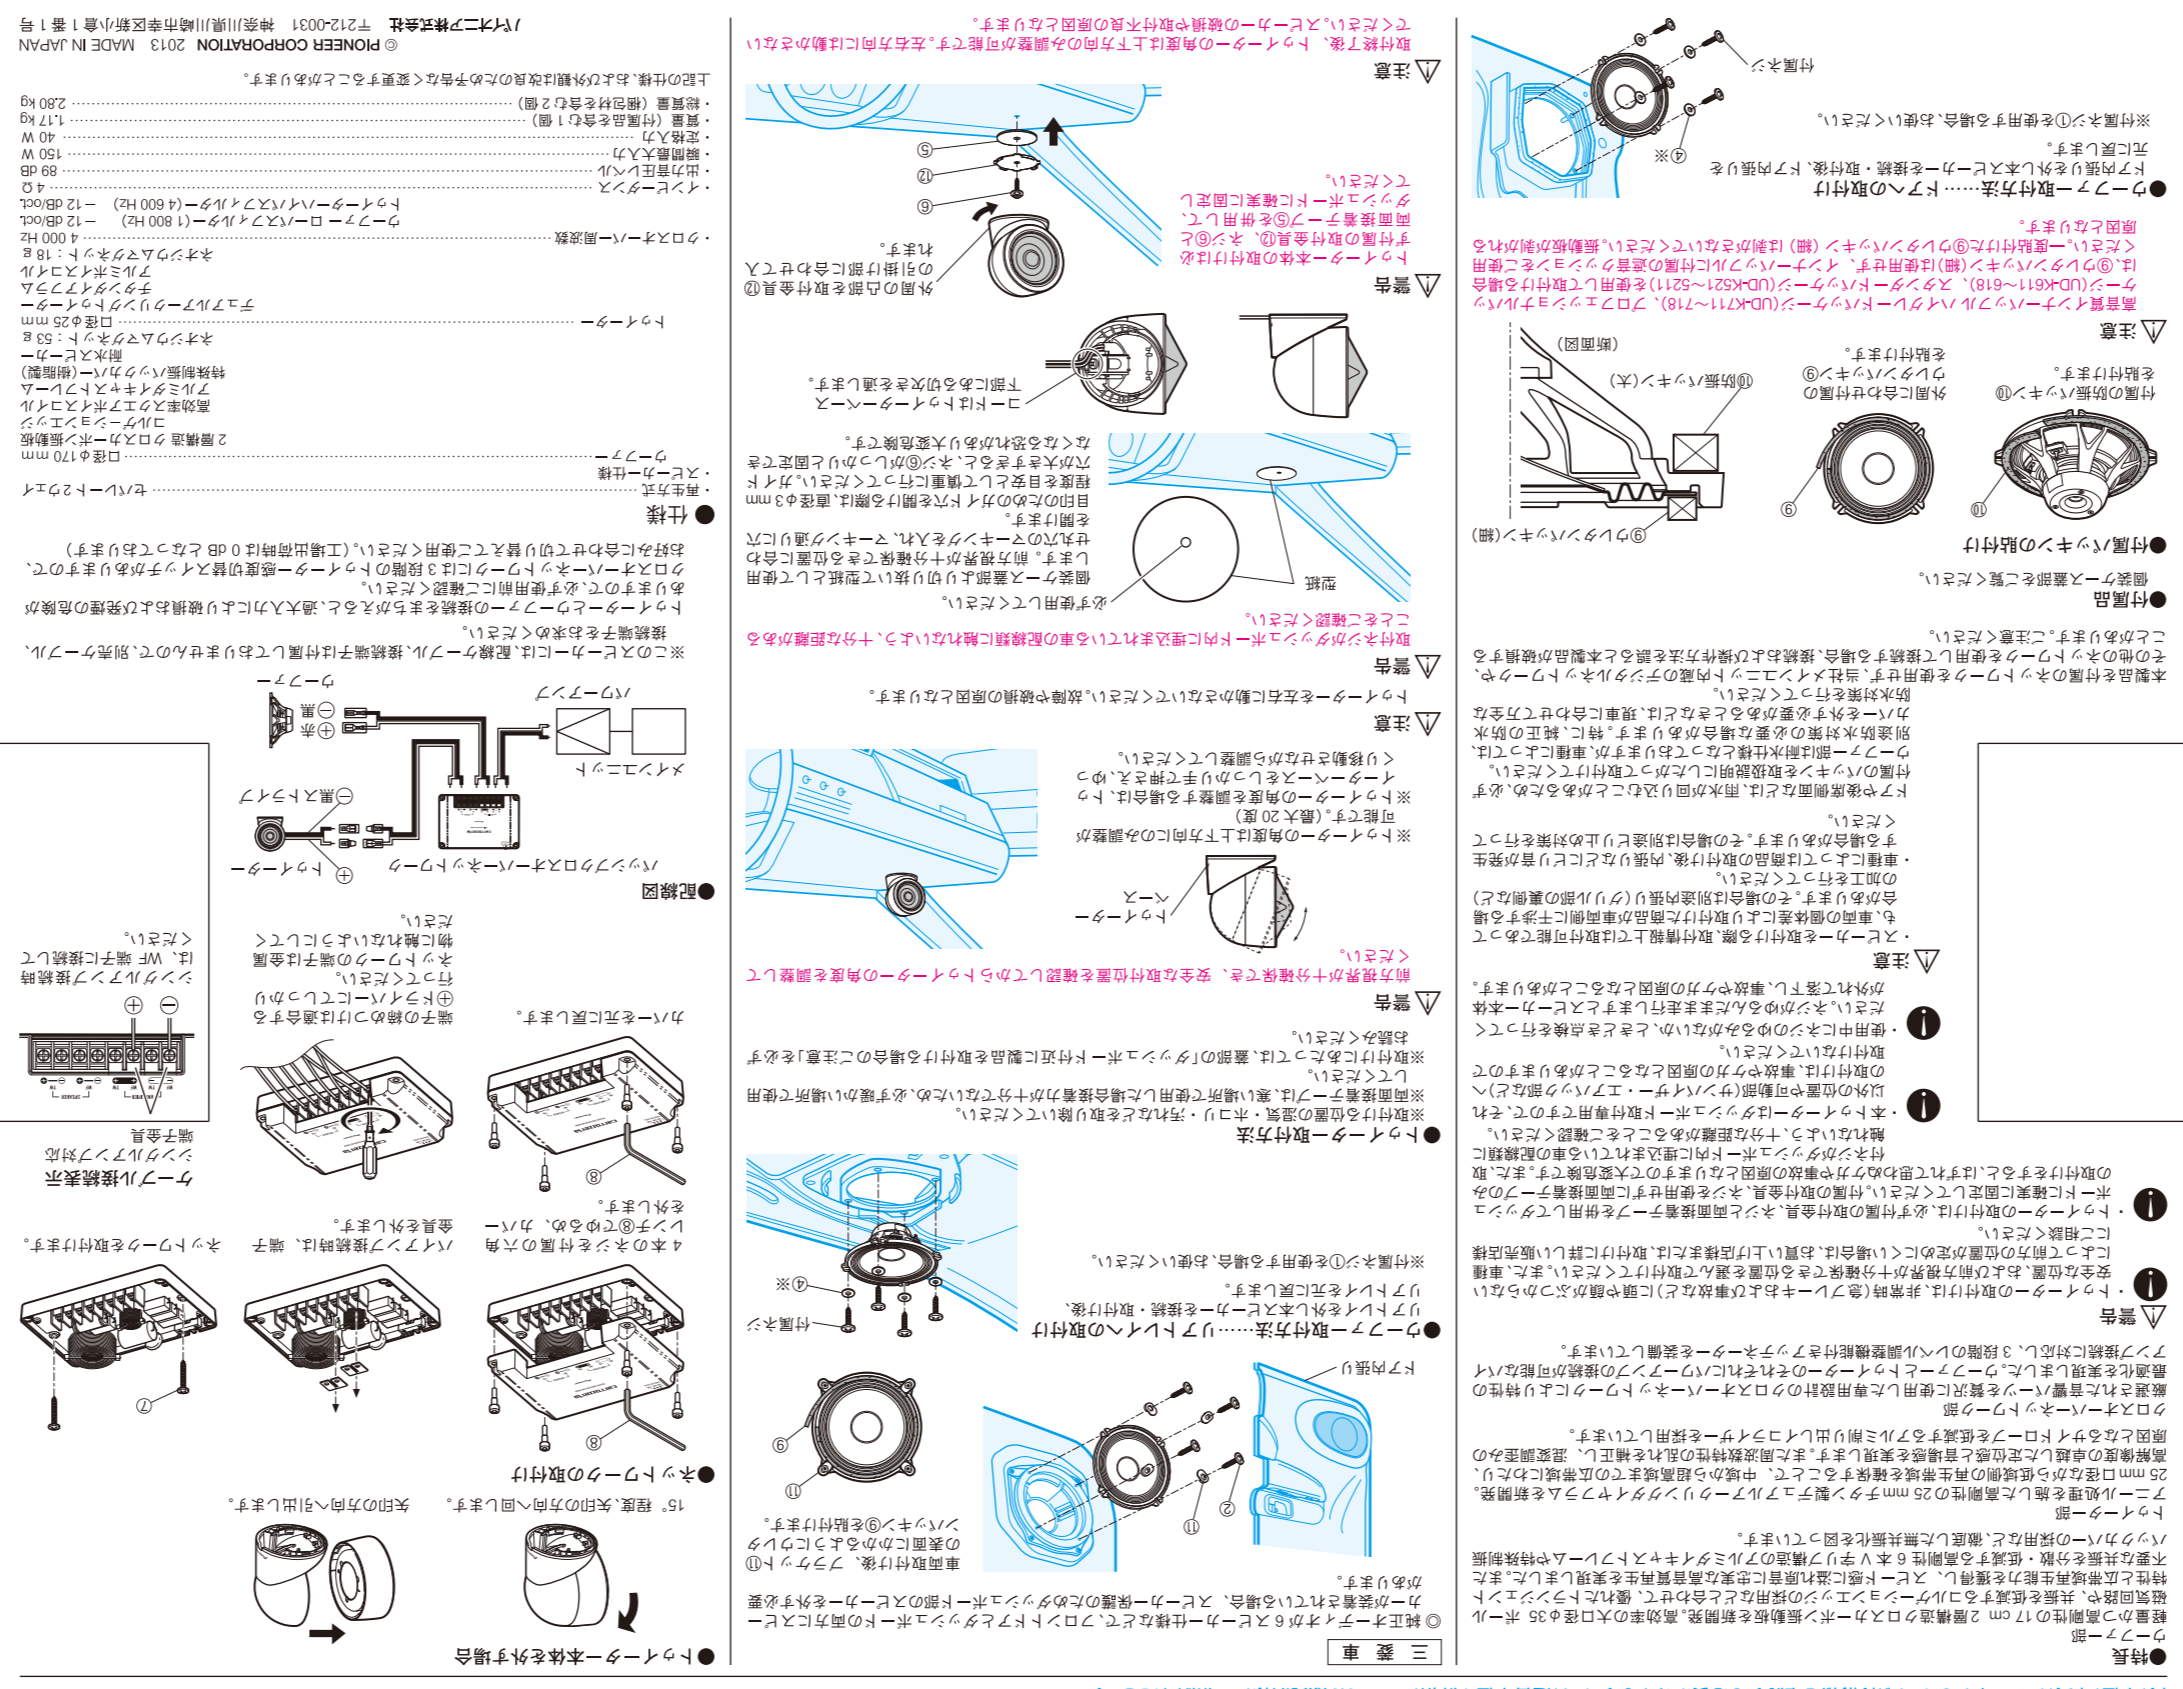

TS-V172A THF5524-A/JP

TS-V172A INPUT 150W/MAX. 17 cm FLUSH-MOUNT CAR SPEAKER

仕様書 2.80 kg 総重量

Woofer 0170 mm 2-層径 Cross Carbon Cone
 Tweeter 150 W Max.Music Power
 Nominal Power 40 W
 Impedance 8Ω
 Frequency Response 32 Hz~48 000 Hz

INPUT 150W/MAX. 17 cm

TS-V172A FLUSH-MOUNT CAR SPEAKER 17 cm SEPARATE TWO WAY

Pioneer

PIONEER CORPORATION

carrozzeria

INPUT 150W/MAX. 17 cm

TS-V172A FLUSH-MOUNT CAR SPEAKER 17 cm SEPARATE TWO WAY

Pioneer

carrozzeria

INPUT 150W/MAX. 17 cm

TS-V172A FLUSH-MOUNT CAR SPEAKER 17 cm SEPARATE TWO WAY

Pioneer

付属品

- ① 6.4mm x 6mm X 8
- ② 6.4mm x 20mm X 8
- ③ 6.4mm x 20mm X 2
- ④ 6.4mm x 20mm X 2
- ⑤ 6.4mm x 20mm X 2
- ⑥ 6.4mm x 20mm X 2
- ⑦ 6.4mm x 20mm X 2
- ⑧ 6.4mm x 20mm X 2
- ⑨ 6.4mm x 20mm X 2
- ⑩ 6.4mm x 20mm X 2
- ⑪ 6.4mm x 20mm X 2
- ⑫ 6.4mm x 20mm X 2
- ⑬ 6.4mm x 20mm X 2
- ⑭ 6.4mm x 20mm X 2
- ⑮ 6.4mm x 20mm X 2
- ⑯ 6.4mm x 20mm X 2
- ⑰ 6.4mm x 20mm X 2
- ⑱ 6.4mm x 20mm X 2
- ⑲ 6.4mm x 20mm X 2
- ⑳ 6.4mm x 20mm X 2
- ㉑ 6.4mm x 20mm X 2
- ㉒ 6.4mm x 20mm X 2
- ㉓ 6.4mm x 20mm X 2
- ㉔ 6.4mm x 20mm X 2
- ㉕ 6.4mm x 20mm X 2
- ㉖ 6.4mm x 20mm X 2
- ㉗ 6.4mm x 20mm X 2
- ㉘ 6.4mm x 20mm X 2
- ㉙ 6.4mm x 20mm X 2
- ㉚ 6.4mm x 20mm X 2
- ㉛ 6.4mm x 20mm X 2
- ㉜ 6.4mm x 20mm X 2
- ㉝ 6.4mm x 20mm X 2
- ㉞ 6.4mm x 20mm X 2
- ㉟ 6.4mm x 20mm X 2
- ㊱ 6.4mm x 20mm X 2
- ㊲ 6.4mm x 20mm X 2
- ㊳ 6.4mm x 20mm X 2
- ㊴ 6.4mm x 20mm X 2
- ㊵ 6.4mm x 20mm X 2
- ㊶ 6.4mm x 20mm X 2
- ㊷ 6.4mm x 20mm X 2
- ㊸ 6.4mm x 20mm X 2
- ㊹ 6.4mm x 20mm X 2
- ㊺ 6.4mm x 20mm X 2
- ㊻ 6.4mm x 20mm X 2
- ㊼ 6.4mm x 20mm X 2
- ㊽ 6.4mm x 20mm X 2
- ㊾ 6.4mm x 20mm X 2
- ㊿ 6.4mm x 20mm X 2

carrozzeria

INPUT 150W/MAX. 17 cm

TS-V172A FLUSH-MOUNT CAR SPEAKER 17 cm SEPARATE TWO WAY

Pioneer

carrozzeria

INPUT 150W/MAX. 17 cm

TS-V172A FLUSH-MOUNT CAR SPEAKER 17 cm SEPARATE TWO WAY

Pioneer