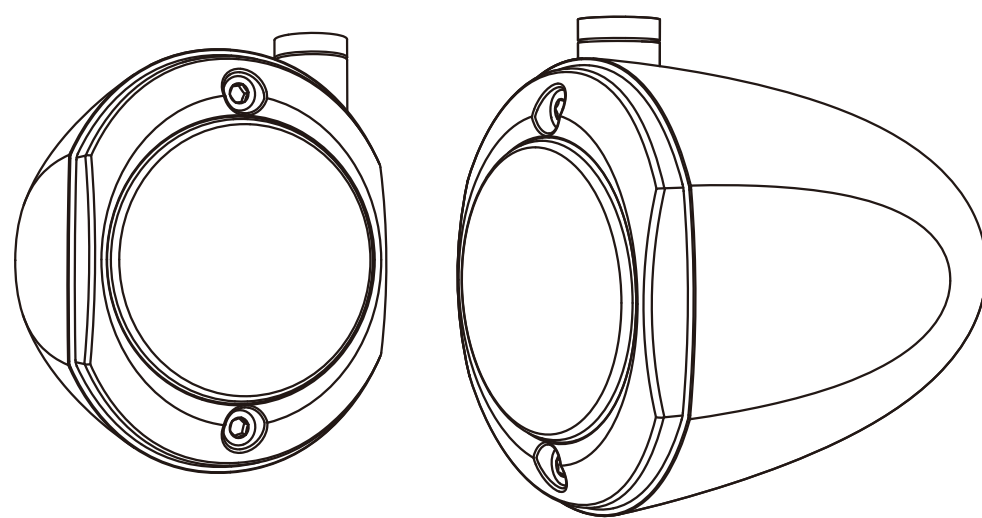

TS-STX710AS

SURFACE MOUNT CAR SPEAKER
φ57 mm CONE SATELLITE SPEAKER

INPUT 100W MAX.

INPUT 100W MAX.

carrozzeria

TS-STX710AS

SURFACE MOUNT CAR SPEAKER
φ57 mm CONE SATELLITE SPEAKER

Pioneer