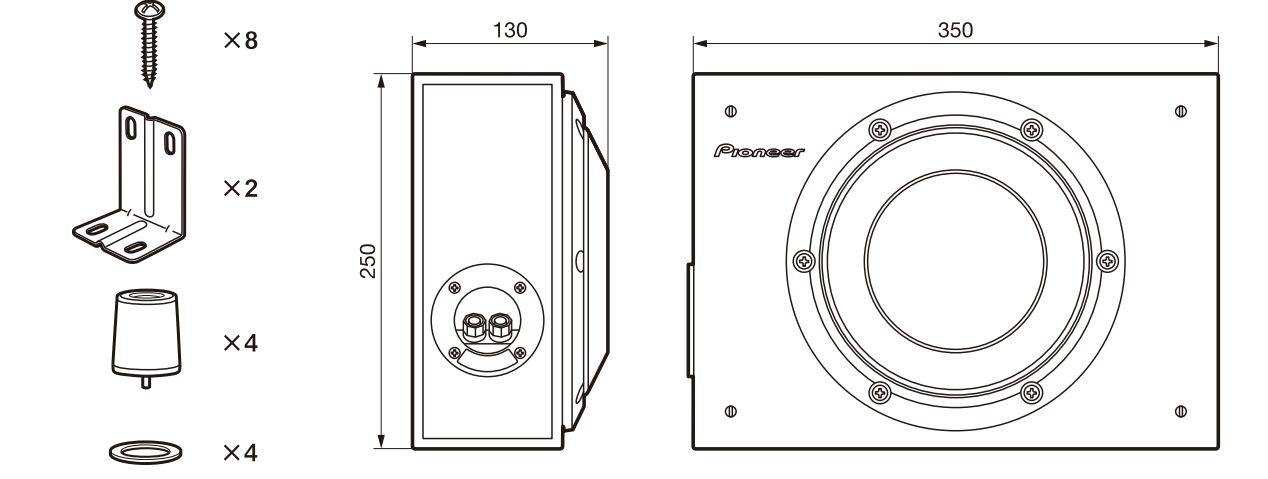

●付属品

System	Sealed Enclosure System	総質量 5.57 kg
Woofer Size	20 cm	容積 0.025 m <sup>3</sup>
Maximum Music Power	700 W	
Continuous Power Handling (RMS)	250 W	1個入
Sensitivity	84 dB (1 W/1 m)	X1J/P
Frequency Response	25 Hz ~ 1.4 kHz (-20 dB)	Ref :
Nominal Impedance	2 Ω	