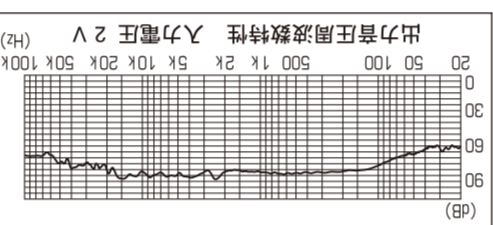

Technical specifications table including Frequency Response, Sensitivity, Impedance, Nominal Power, Max Music Power, Tweeter, and Weight.

INPUT 100 W MAX. Just Fit For BMW / BMW MINI. 取付けキット付属. コアキル付接続ケーブル

TS-H101-BM

FLUSH-MOUNT CAR SPEAKER 10 cm COAXIAL TWO WAY

※車内での高音化を実現するために生まれた当社独自の「OPEN & SMOOTH」コンテナを導入し、高い揚音力を実現する「アンプアンプ」

carrozzeria