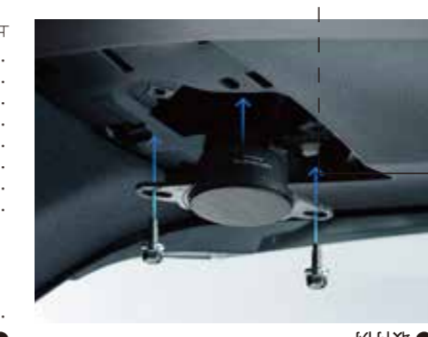

TS-T736/XIJP THF5924-C/VI

● トランジスタ取得後推奨品 (各社汎用品対応)
● この適合車種は、原形車種トランジスタと同等のトランジスタ取得後推奨品に準じています。

取得後推奨品	適合車種	トランジスタ	取得後推奨品	適合車種	トランジスタ
トランジスタ取得後推奨品	トランジスタ取得後推奨品	トランジスタ取得後推奨品	トランジスタ取得後推奨品	トランジスタ取得後推奨品	トランジスタ取得後推奨品

● 取付例
● 仕様
● 適合車種
● 取付に際する詳細情報は、弊社ホームページをご覧ください。

TS-T736 PIONEER CORPORATION
INPUT 180W MAX. EQUIVALENT TO 4Ω
カーナビ専用型スピーカー
65mm (2.57inch) グローブ

① 取付例
② 取付例
③ 取付例
④ 取付例
⑤ 取付例

● 仕様
① 定格入力 (50W (4Ω 連続)
② 定格出力 (180W (4Ω 瞬時)
③ 低周波耐圧 (120V AC)
④ 共振周波数 (約 100 Hz)
⑤ 共振幅 (約 10 Hz)

● 取付例

● 仕様

● 適合車種

● 取付に際する詳細情報は、弊社ホームページをご覧ください。

TS-T736
FLUSH-MOUNT CAR SPEAKER
65 mm TUNE-UP TWEETER

● ハリ/対応による可聴域を最大限に広げ、高音域の再生を可能にした「フルレンジ用バサミ型スピーカー」を採用
● プラスチック製ハウジングの採用により、取り付け可能にする65mm口径スピーカー
● 手にやさしいサイズで、取り出しやすい形状を採用

carrozeria

TS-T736
FLUSH-MOUNT CAR SPEAKER
65 mm TUNE-UP TWEETER

INPUT 180W MAX. EQUIVALENT TO 4Ω

Hi-Res AUDIO

Pioneer

Pioneer

carrozeria

TS-T736
FLUSH-MOUNT CAR SPEAKER
65 mm TUNE-UP TWEETER

INPUT 180W MAX. EQUIVALENT TO 4Ω

Hi-Res AUDIO

実物大

Pioneer

carrozeria

TS-T736
FLUSH-MOUNT CAR SPEAKER
65 mm TUNE-UP TWEETER

INPUT 180W MAX. EQUIVALENT TO 4Ω

Hi-Res AUDIO

Pioneer

THF5924-C/VI
THF5924-C/VI
THF5924-C/VI
THF5924-C/VI