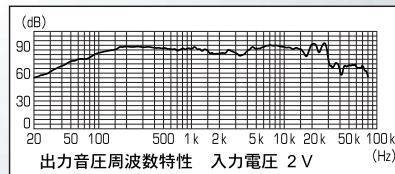

TS-J1010A

FLUSH-MOUNT CAR SPEAKER

10 cm COAXIAL TWO WAY

- 車室内での高音質化を実現するために生まれた当社独自の発想、“OPEN & SMOOTH”コンセプトを導入
- 中域から高域まで低歪みかつ指向特性に優れ、忠実な再生を実現する「ロータリートゥーター（ハードドームタイプ）」
- 豊かな音楽再生を実現する高音質振動板 2層構造「IMXファイバーコーン」
- 指向特性の影響を受けにくい低クロスオーバーを実現する専用「クロスオーバーネットワーク」

INPUT 100W MAX.

Just Fit For

TOYOTA MITSUBISHI SUZUKI
NISSAN MAZDA DAIHATSU
HONDA SUBARU ISUZU

carrozzeria

Pioneer

Woofers	Ø100 mm 2-layer IMX Fiber Cone	総質量 1.56 kg
Tweeter	Ø23 mm Dome Type	
Max.Music Power	100 W	1 組入
Nominal Power	25 W	
Impedance	4 Ω	Ref.
Sensitivity	87 dB	
Frequency Response	39 Hz~34 000 Hz	
取扱説明書	付属	

保証書在中 販売店様の印を必ず押してください。

かんたん取付マニュアル対象車種リスト

トヨタ	bB(H12/2~H17/12)、ヴィッツ(H11/1~H14/12)、プラッツ(H11/8~H14/8)
ホンダ	パモス(H11/8~現在)、ライフ(H10/10~H15/9)、ライフ(H9/4~H10/10)
	ライフ・ダンク(H12/12~H15/9)
三菱	デリカ・スペースギア(H6/5~H19/1)、パジェロ(H3/1~H11/9)
スバル	スバルR2(H15/12~現在)、プレオ(H10/10~現在)
マツダ	キャロル(H10/10~H14/4)
スズキ	Kei(H10/10~現在)、アルト(H10/10~H16/9)、ジムニー(H10/10~現在)
	ジムニーワイド(H10/1~H14/1)、ソリオ(H17/8~現在)、ワゴンR(H10/10~H15/9)
	ワゴンRソリオ(H12/12~H17/8)、ワゴンRプラス(H11/5~H12/12)

※上記以外の対象車種については底面の適合車種リストをご覧ください。

※車種、年式、グレードによって取付情報を確認する必要がありますので、適合車種の詳細については販売店様にご相談ください。
(平成21年1月現在)

かんたん取付マニュアル付属

PIONEER CORPORATION

無鉛
はんだ採用