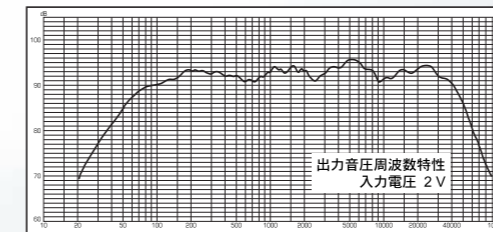

かんたん取付マニュアル対象車種リスト

ホンダ	インスパイア (H15/6~現在)、アコードワゴン (H14/11~現在)、インテグラ (H13/7~現在)
	シビック5ドア (H12/9~H17/9)、シビックフェリオ (H12/9~H17/9)、フィット (H13/6~現在)
	ライフ (H15/9~現在)、エアウェイブ (H17/4~現在)、エリシオン (H16/5~現在)
	オデッセイ (H15/10~現在)、エディックス (H16/7~現在)、ストリーム (H12/10~H18/7)
	ステップワゴン (H13/4~H17/5)、モビリオ (H13/12~現在)
	モビリアスパイク (H14/9~現在)、ザッツ (H14/2~現在)、CR-V (H13/9~H18/10)
三菱	ランサーセディア (H12/5~H15/2)、ランサーセディアワゴン (H12/11~H15/2)
	ランサー (H15/2~現在)、ランサーワゴン (H15/2~現在)、エアトレック (H13/6~H17/9)

※上記以外の対象車種については底面の適合車種リストをご覧ください。
※車種、年式、グレードによって取付情報を確認する必要がありますので、適合車種の詳細については販売店様にご相談ください。
(平成19年1月現在)

PIONEER CORPORATION